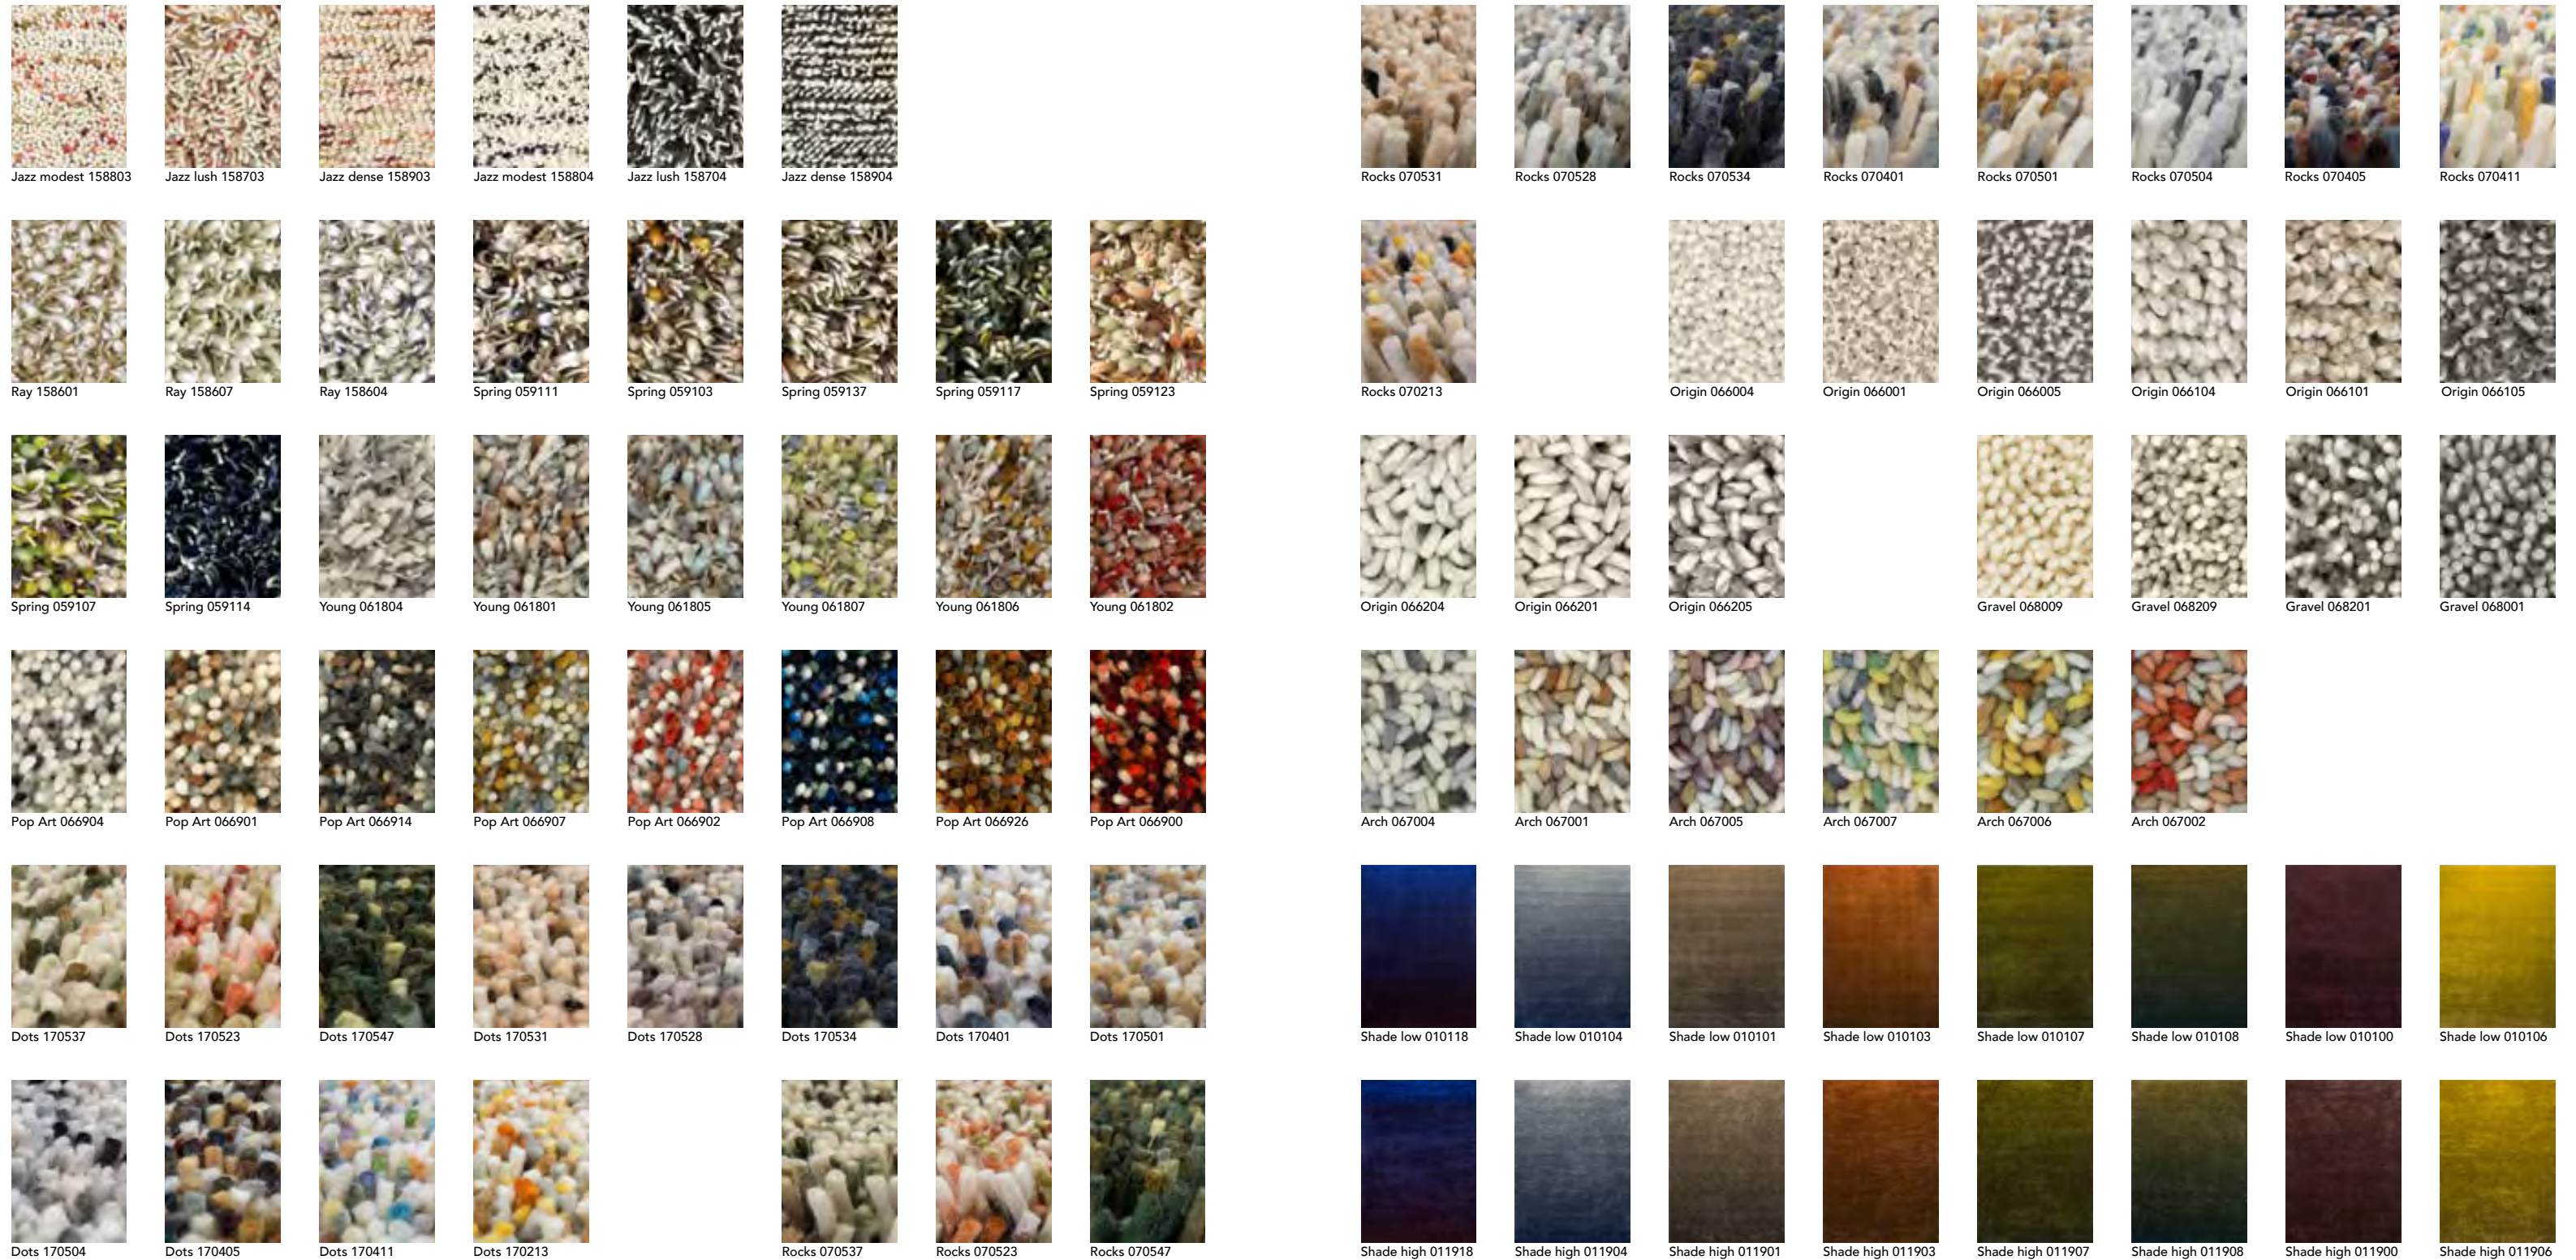

B&C | Collection overview '24