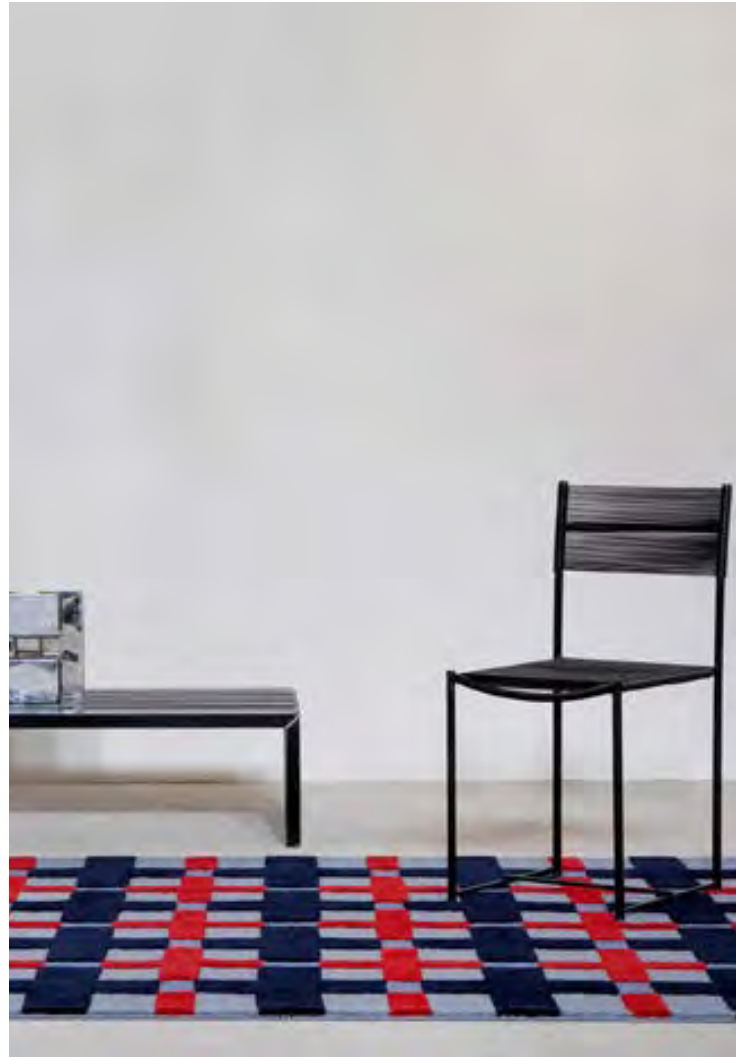

Decor | Milano royal blue & golden ochre

handtufted - pure new wool
total weight ca 4500 gr/m²
pile weight ca 2500 gr/m²
pile height ca 12 mm
available sizes:
140x200 cm 4'7" x 6'7"
160x230 cm 5'3" x 7'6"
200x280 cm 6'7" x 9'2"
250x350 cm 8'2" x 11'6"
custom sizes on request

56 Milano royal blue 097808

Milano golden ochre 097806