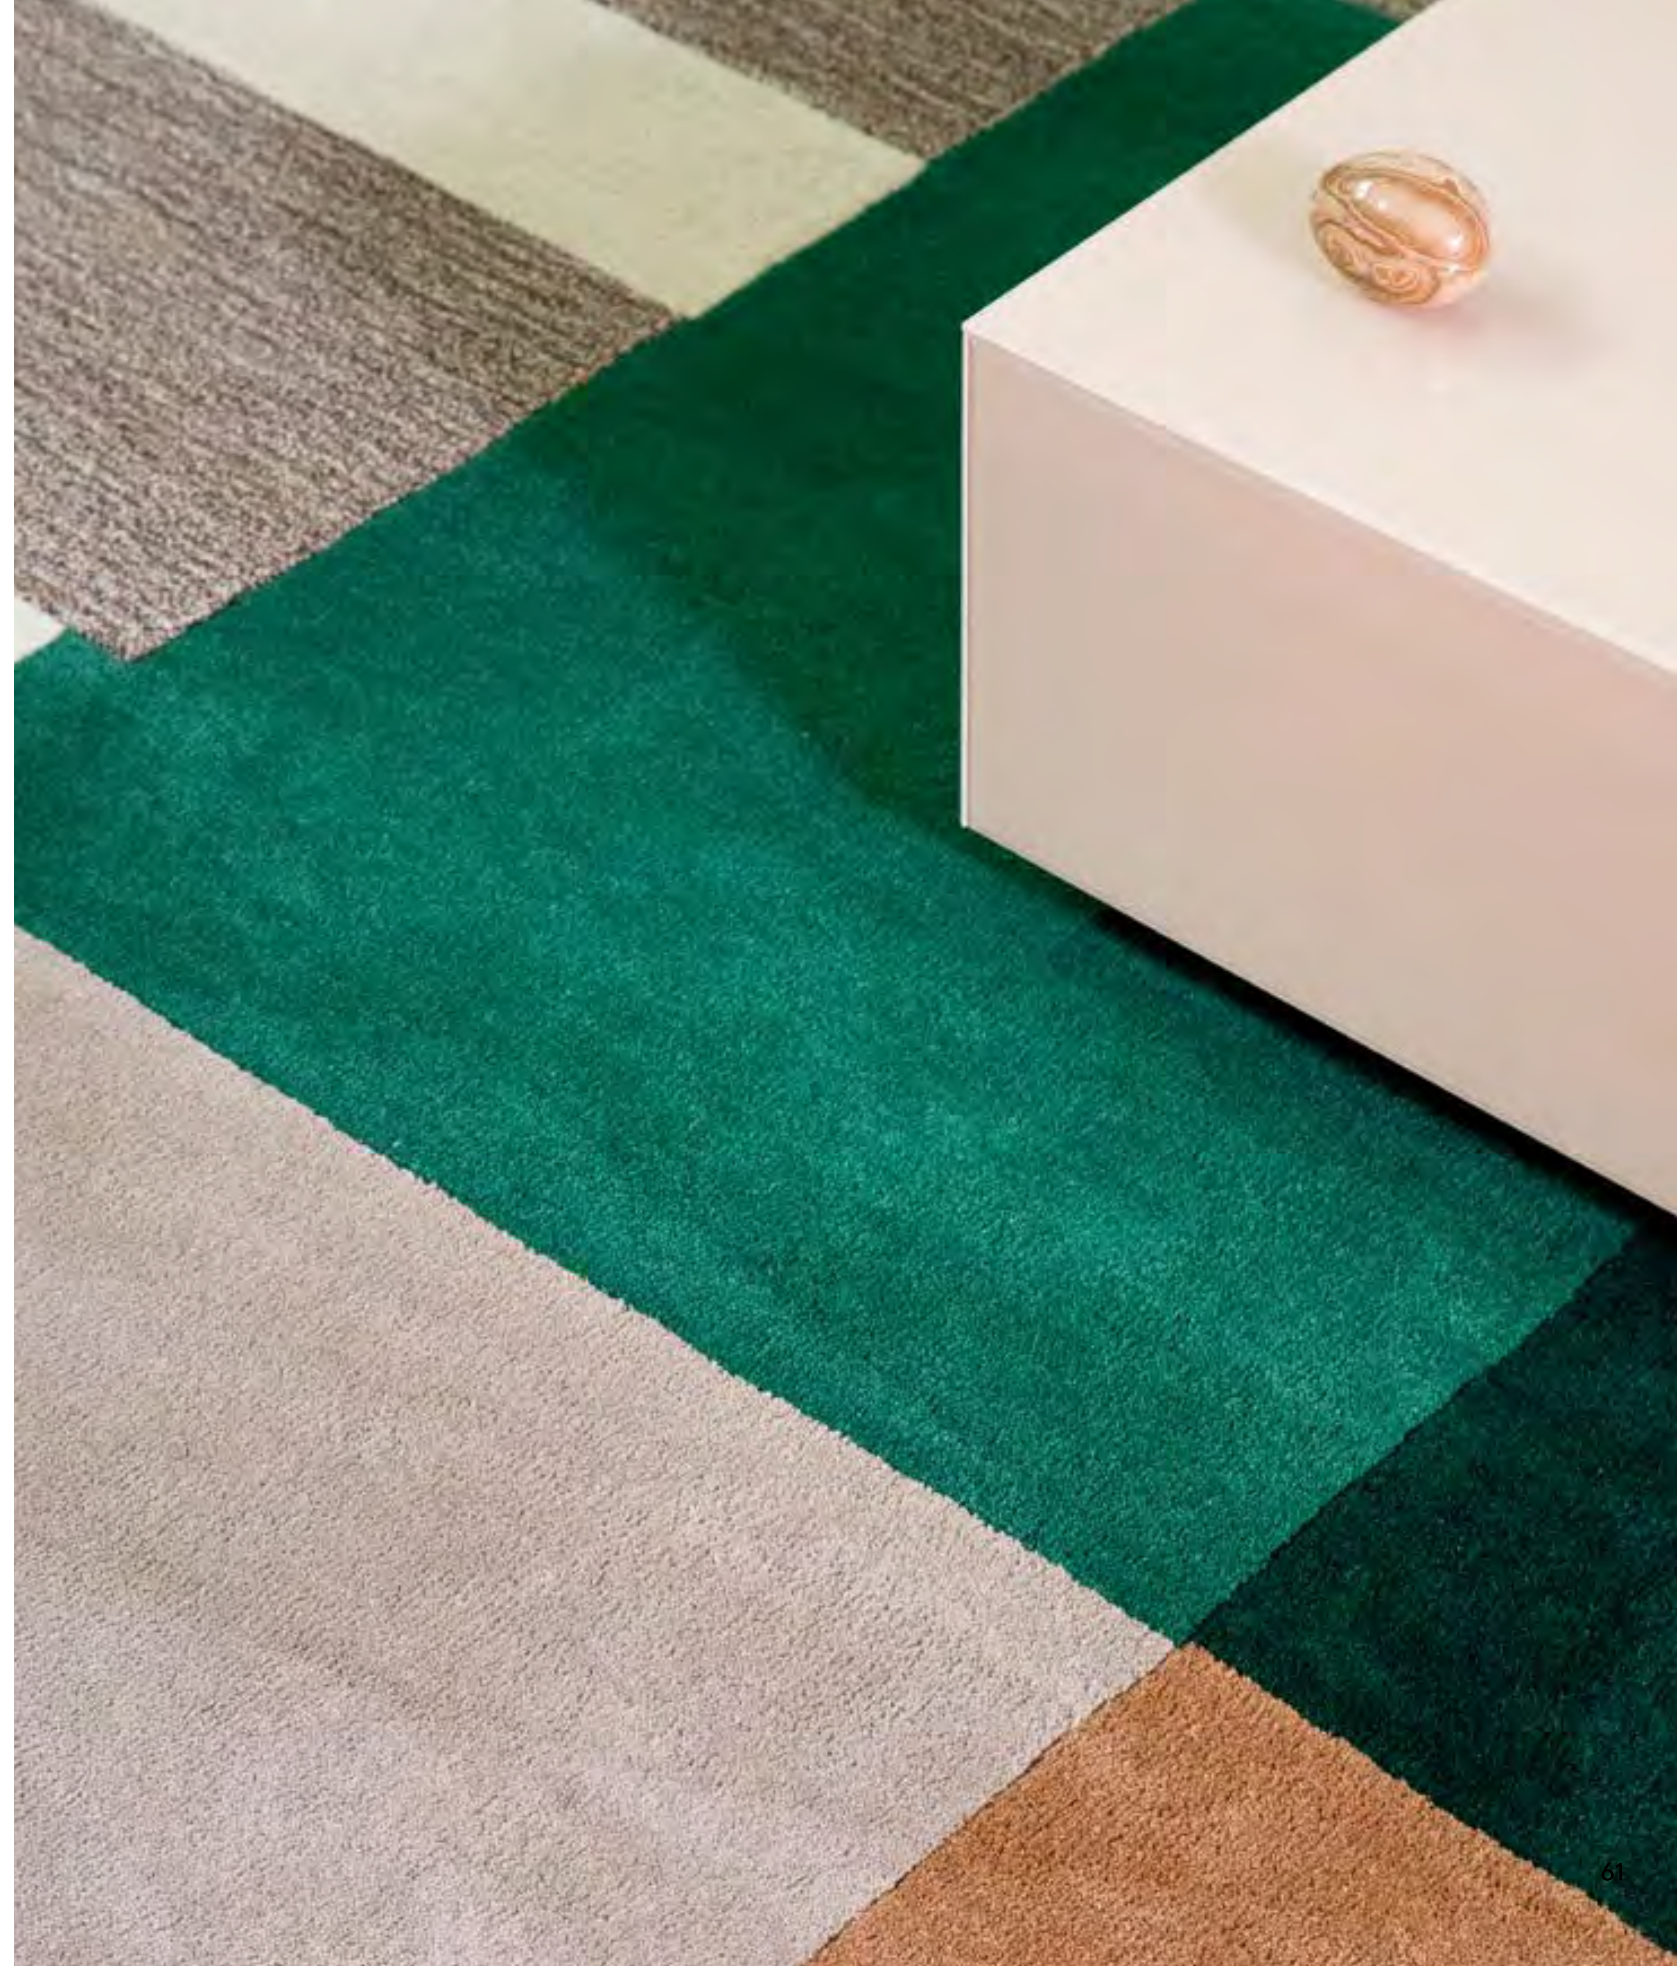

Decor | Bass & Beat

handtufted - pure new wool
total weight ca 4500 gr/m²
pile weight ca 2500 gr/m²
pile height ca 12 mm
available sizes:
140x200 cm 4'7" x 6'7"
160x230 cm 5'3" x 7'6"
200x280 cm 6'7" x 9'2"
250x350 cm 8'2" x 11'6"
custom sizes on request