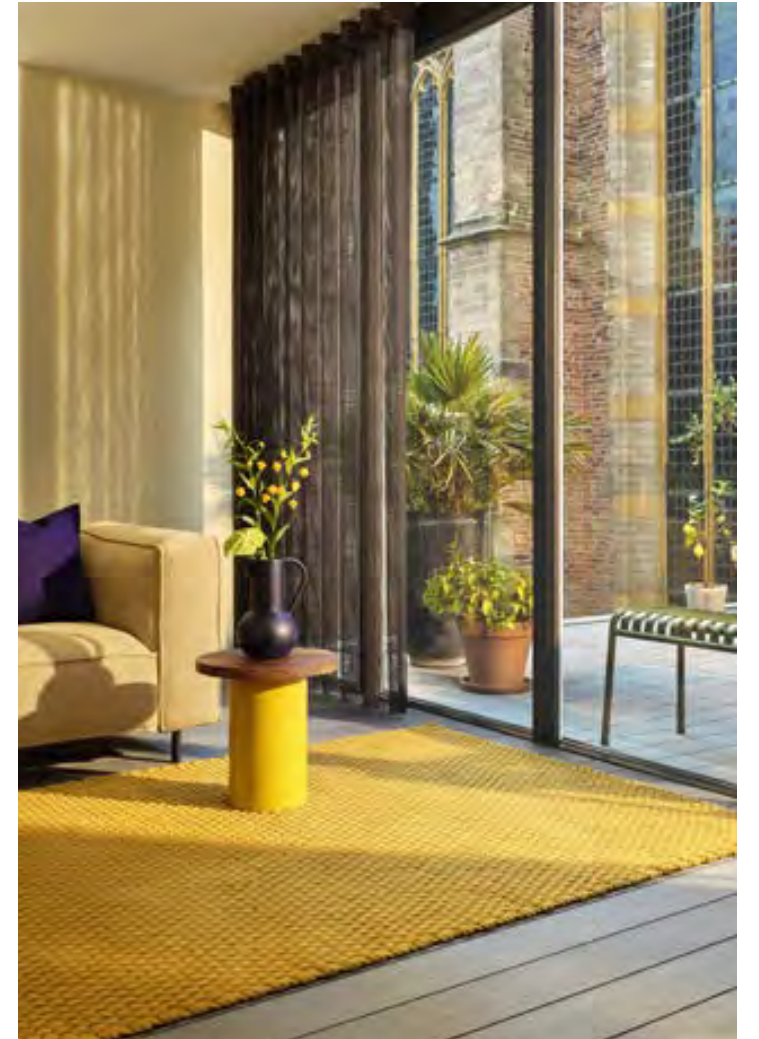

Lace sage grey-white sand 497201