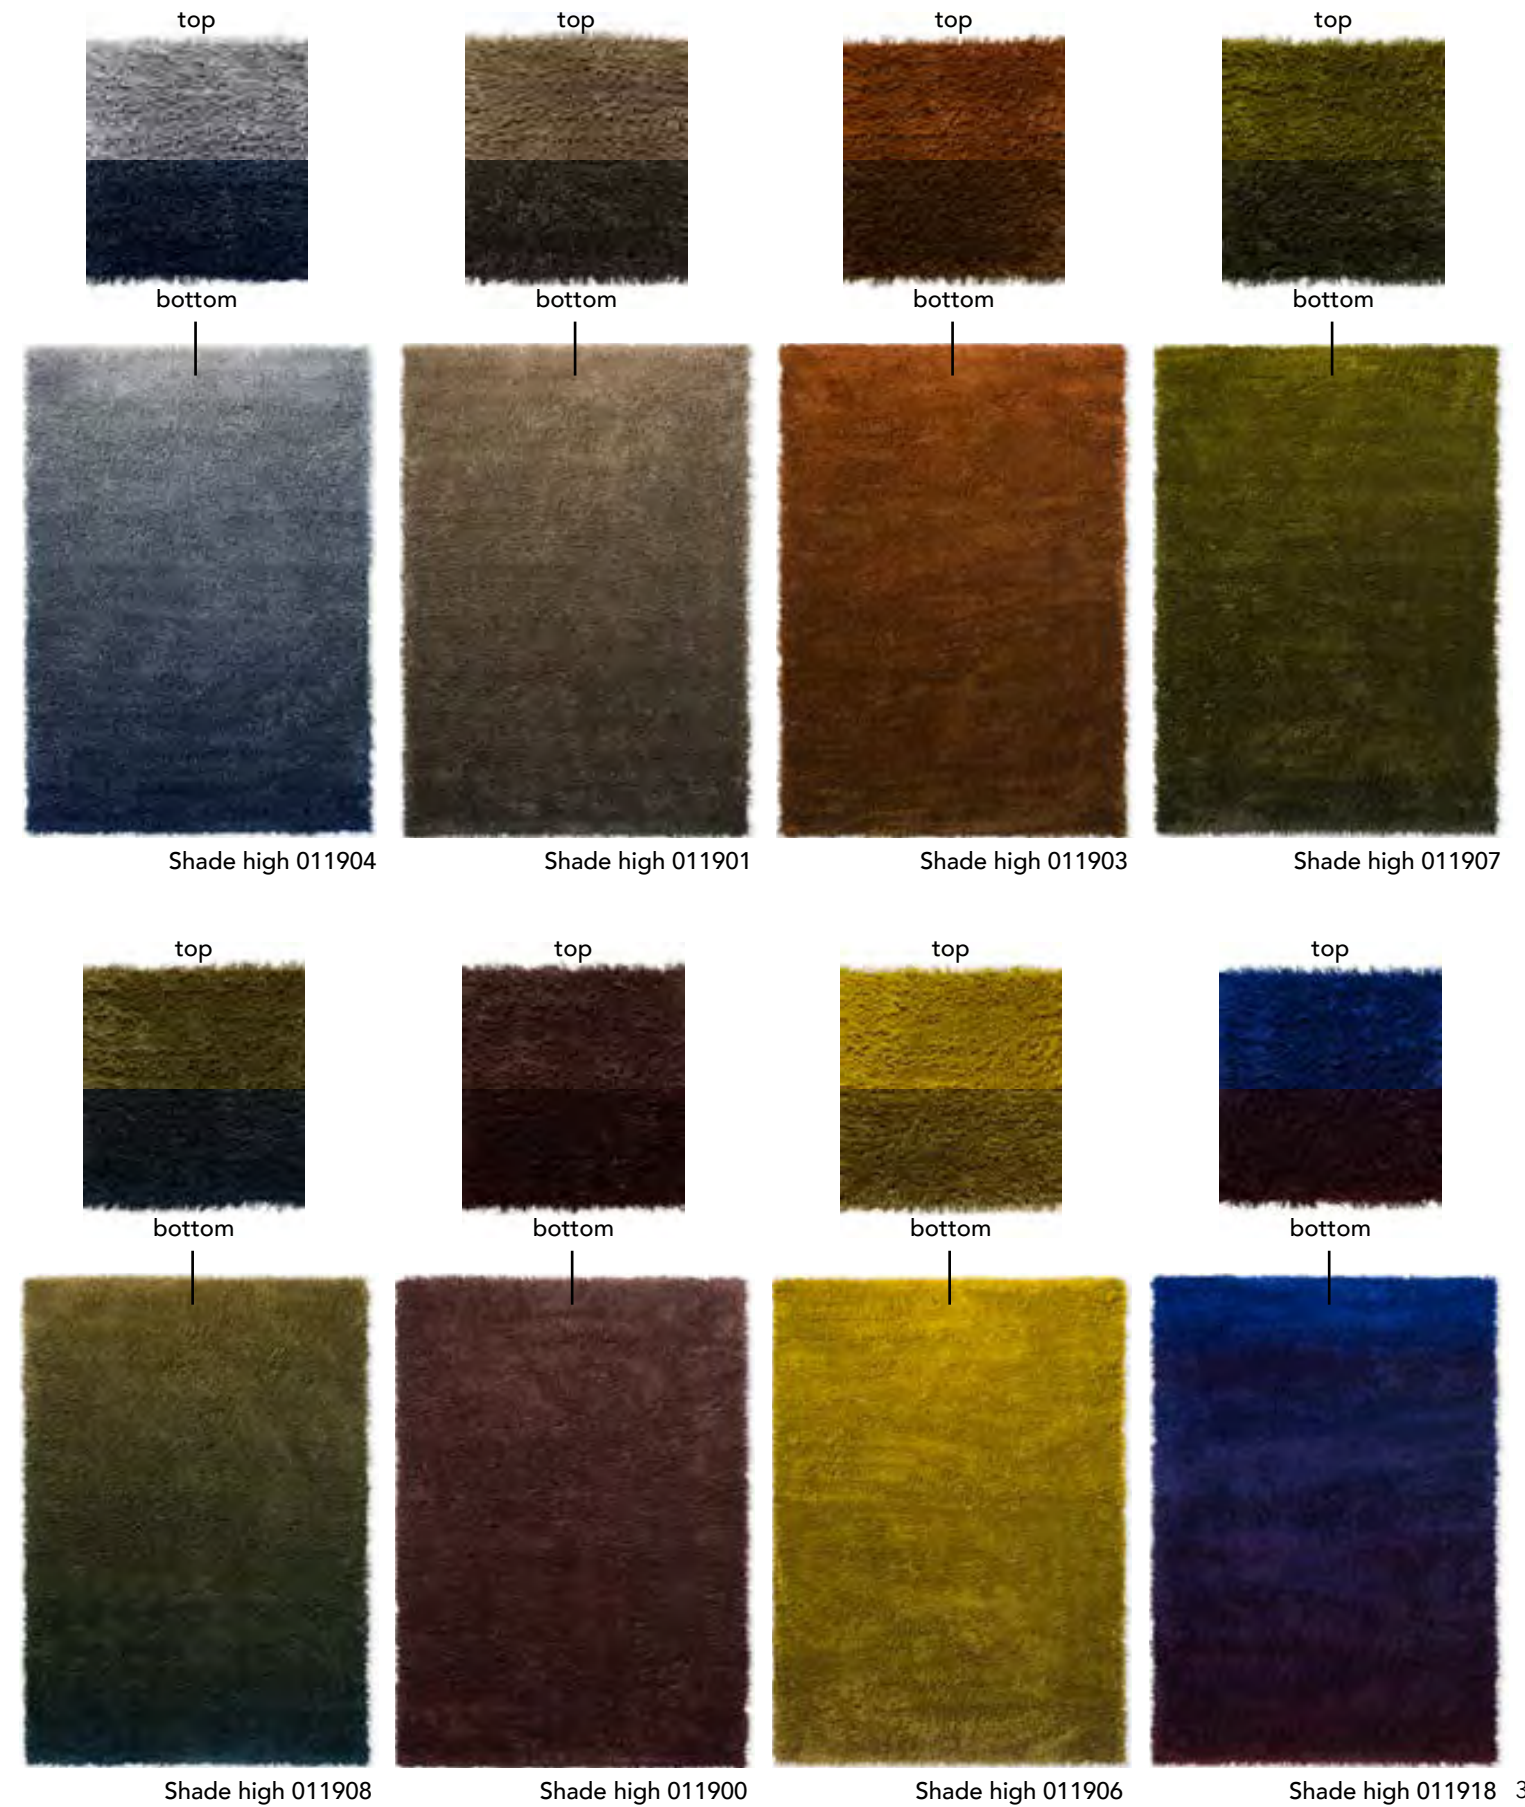

Shade high

tufted - pure new wool
total weight ca 3750 gr/m2
pile weight ca 2380 gr/m2
pile height ca 45 mm
available sizes:
170x240 cm 5'3"x 9'2"
200x300 cm 6'7"x 11'6"
250x350 cm 8'2"x 14'5"
custom sizes on request