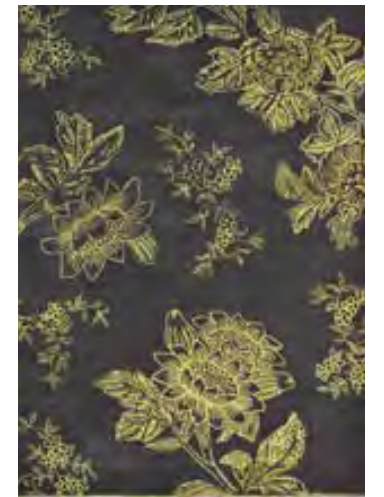

Arris grey
037304

Fabled Floral grey
037504

Fabled Floral navy
037508

Tonquin blue
037008

Tonquin charcoal
037005

Ted Baker

Shaped Magnolia light pink
162302

Shaped Magnolia burgundy
162303