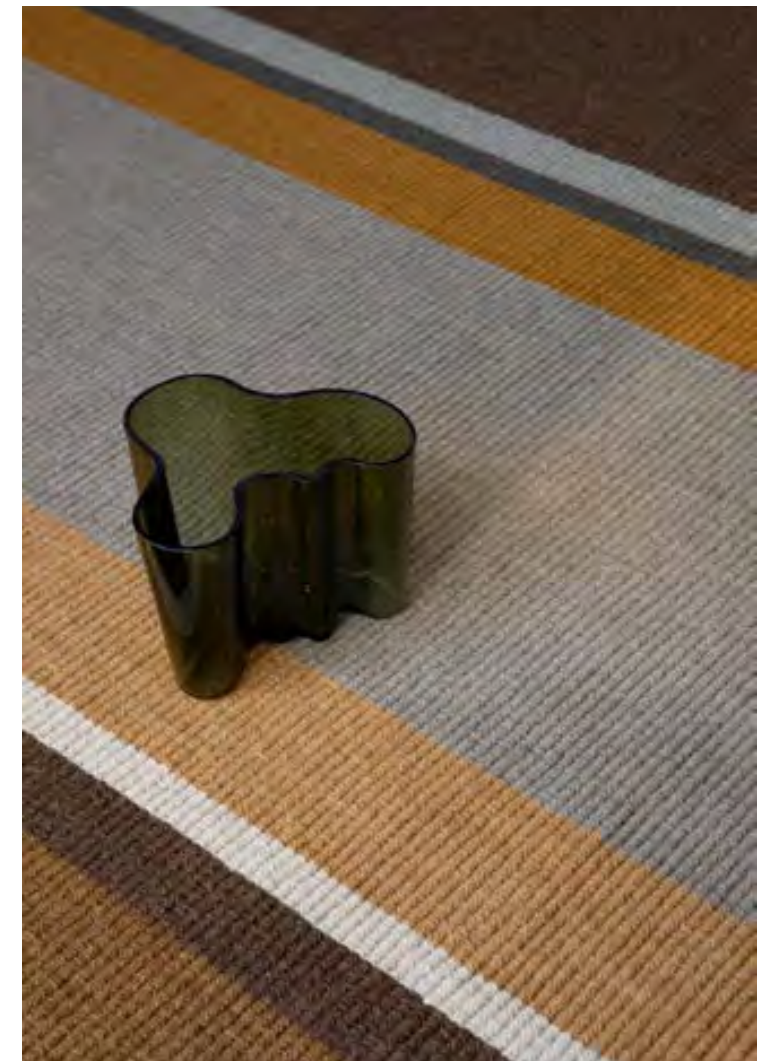

Stack ochre 090201

Stack green 090207

Artisan | Focus dawn & dusk

handloom - pure new wool
total weight ca 4000 gr/m²
pile weight ca 2700 gr/m²
no pile due to flatweave structure
available sizes:
140x200 cm 4'7" x 6'7"
160x230 cm 5'3" x 7'6"
200x280 cm 6'7" x 9'2"
250x350 cm 8'2" x 11'6"