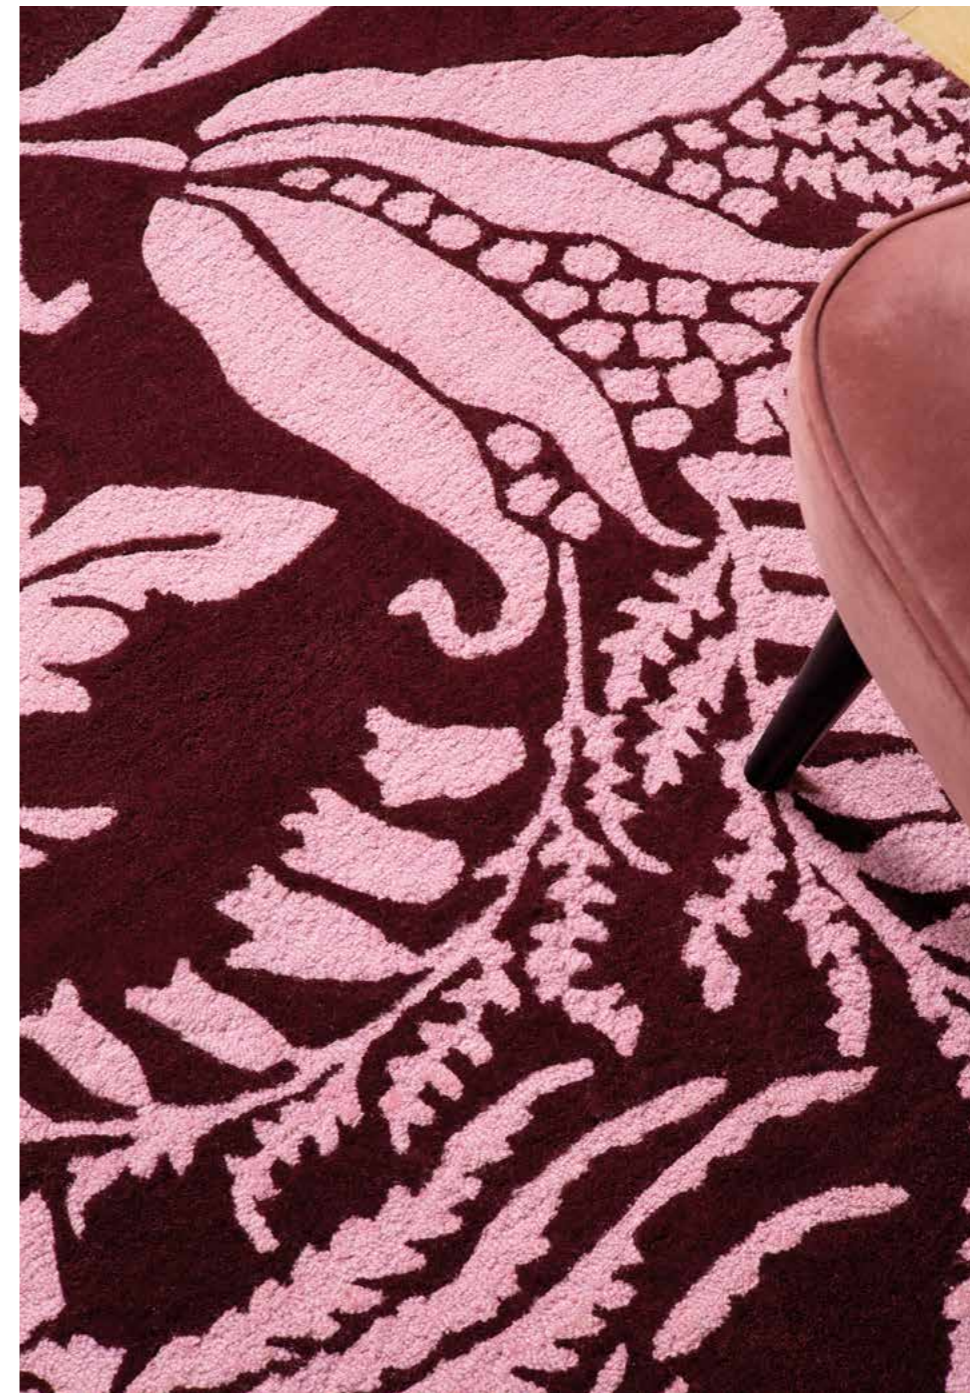

Handtufted rugs

140 x 200 cm / 4'7" x 6'7"
 170 x 240 cm / 5'7" x 7'10"
 200 x 280 cm / 6'7" x 9'2"
 250 x 350 cm / 8'2" x 11'6"
 custom sizes on request
 pure new wool

Baroque yellow 162906

Baroque pink 162902