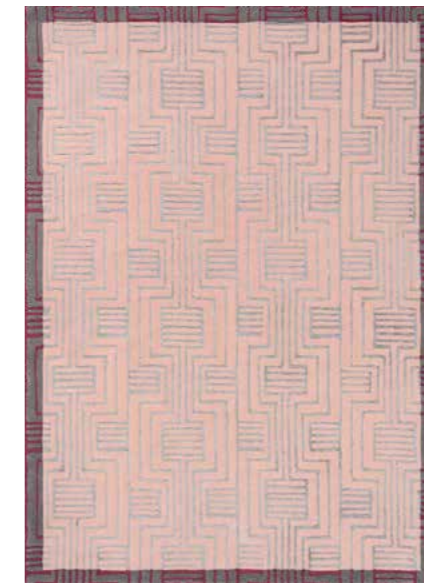

Handtufted rugs

140 x 200 cm / 4'7" x 6'7"
170 x 240 cm / 5'7" x 7'10"
200 x 280 cm / 6'7" x 9'2"
250 x 350 cm / 8'2" x 11'6"
custom sizes on request
pure new wool/viscose

Kinmo pink 056802