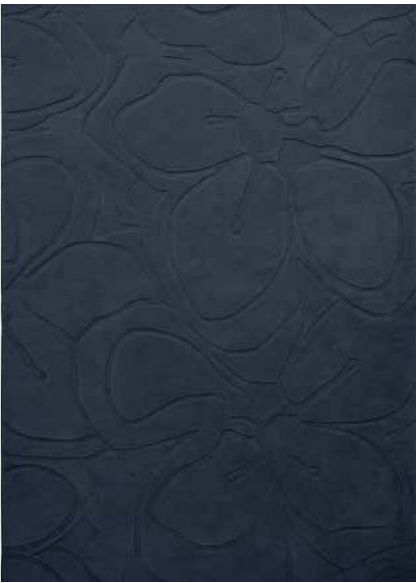

Handtufted rugs
 Ø 150 cm / Ø 4'11"
 Ø 200 cm / Ø 6'7"
 custom sizes on request
 pure new wool

Shaped magnolia light pink 162302

Shaped magnolia burgundy 162303

Romantic magnolia cream 162701

Romantic magnolia pink 162702