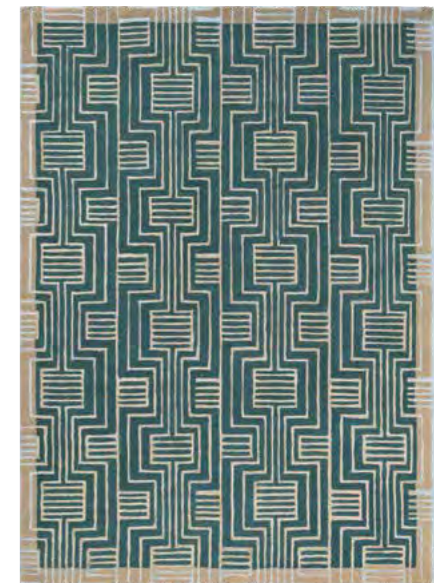

Sahara round burgundy 056105

Sahara round pink 056102

Sahara burgundy 056105

Sahara pink 056102

Handtufted rugs

140 x 200 cm / 4'7" x 6'7"
 Ø 150 cm / Ø 4'11"
 170 x 240 cm / 5'7" x 7'10"
 Ø 200 cm / Ø 6'7"
 200 x 280 cm / 6'7" x 9'2"
 250 x 350 cm / 8'2" x 11'6"
 custom sizes on request
 pure new wool / viscose

Tranquility round beige 56001

Tranquility round aubergine 56005

Tranquility beige 56001

Tranquility aubergine 56005

Handtufted rugs
 140 x 200 cm / 4'7" x 6'7"
 Ø 150 cm / Ø 4'11"
 170 x 240 cm / 5'7" x 7'10"
 Ø 200 cm / Ø 6'7"
 200 x 280 cm / 6'7" x 9'2"
 250 x 350 cm / 8'2" x 11'6"
 custom sizes on request
 pure new wool / viscose

Handtufted rugs

140 x 200 cm / 4'7" x 6'7"
 170 x 240 cm / 5'7" x 7'10"
 200 x 280 cm / 6'7" x 9'2"
 250 x 350 cm / 8'2" x 11'6"
 custom sizes on request
 pure new wool/viscose

Kinmo pink 056802

Kinmo green 056807