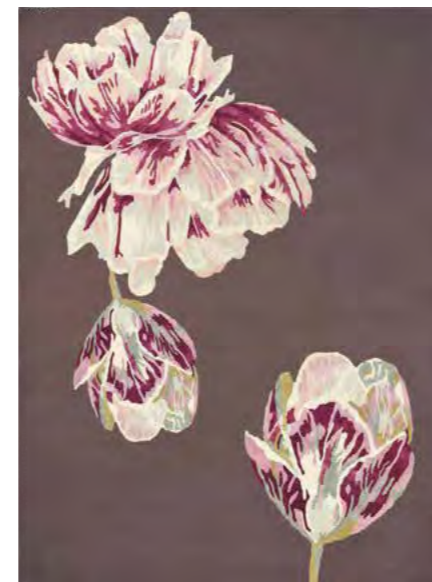

Tranquility aubergine 56005